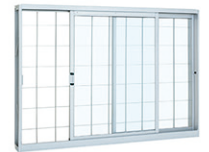

JCSGQ 2F
Janela de Correr sem Divisão Grade
Quadriculada - 2 Folhas
100x120x12 - 2 • 22.22.501-4 D
100x150x12 - 2 • 22.22.503-0 D
Opcional: Tela Mosquiteira Inteiraça