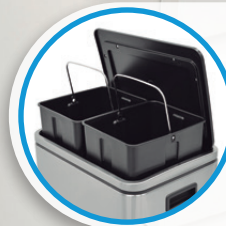

Dois baldes plásticos removíveis.

Two removable plastic inner buckets.
Dos cubos plásticos removibles.