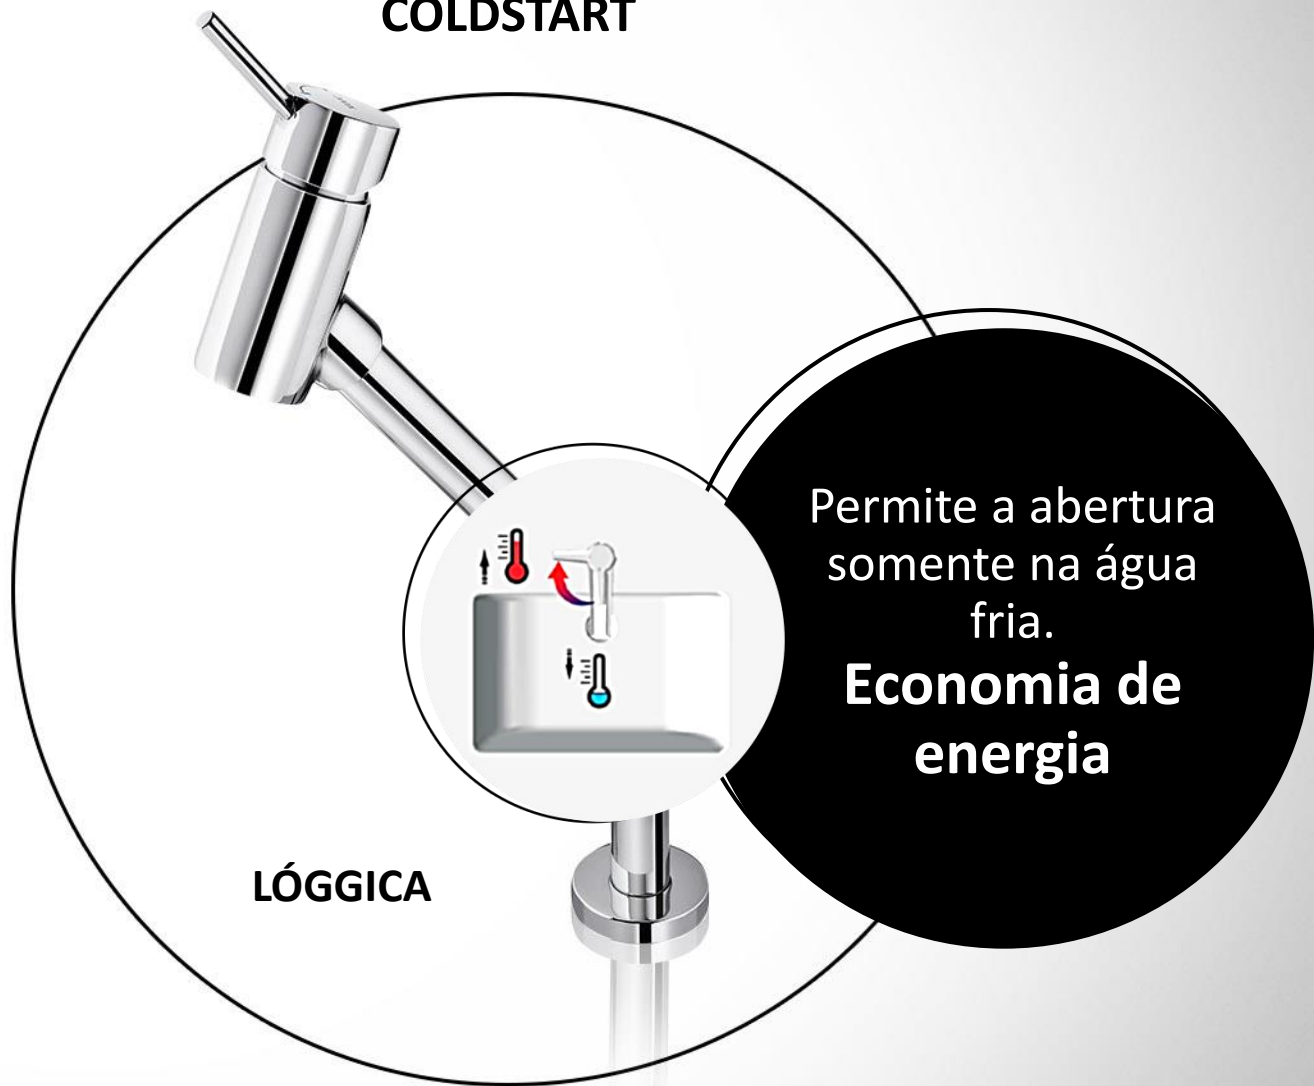

*Acionamento
confortável e prático*

GALI

LÓGGICA

CHESS

DOCOLSTILLO

BREEZY

UNO

MONET

LIFT

NEXUS

**TECNOLOGIA
COLDSTART**

LÓGGICA

Permite a abertura
somente na água
fria.
**Economia de
energia**

BOAS VENDAS

The logo features the word "DOCOL" in a bold, black, sans-serif font, centered horizontally. It is framed by a thin, dark teal circular arc that is open at the bottom. Two thick, bright blue horizontal bars extend from the left and right sides of the circle, overlapping its edge.