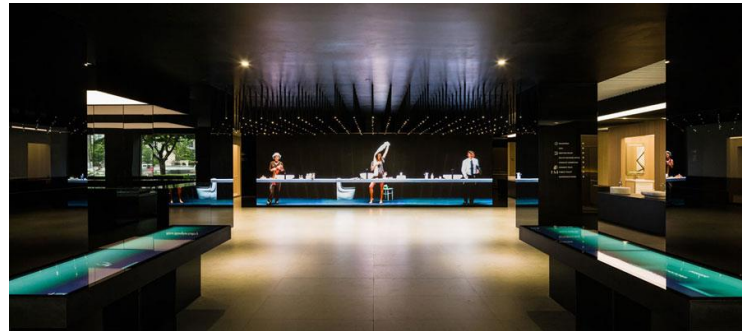

BARCELONA | MADRID | LISBOA | LONDRES | SHANGAI | PEQUIM